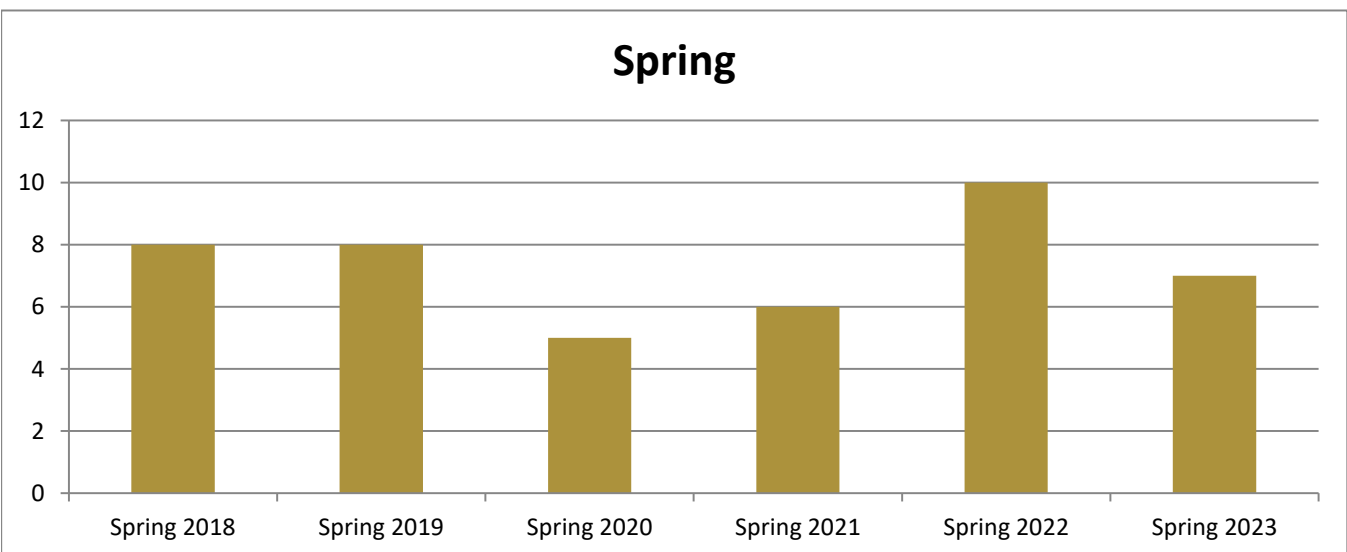

SMSU Pre Law Program Data

Enrolled Minors

Academic Years 2017-18 to 2022-23

Using Fall Semester Data (Fall 2017 to Fall 2022) for Term Specific measures

Enrolled by AY & Term	2018	2019	2020	2021	2022	2023
Fall	6	10	7	4	8	7
Spring	8	8	5	6	10	7
Summer		2	3	3	2	2
Grand Total	14	20	15	13	20	16

SMSU Pre Law Program Data

Enrolled Minors

Academic Years 2017-18 to 2022-23

Using Fall Semester Data (Fall 2017 to Fall 2022) for Term Specific measures

By Gender	Fall 2017	Fall 2018	Fall 2019	Fall 2020	Fall 2021	Fall 2022
Female	5	9	7	3	7	4
Male	1	1		1	1	3
Grand Total	6	10	7	4	8	7