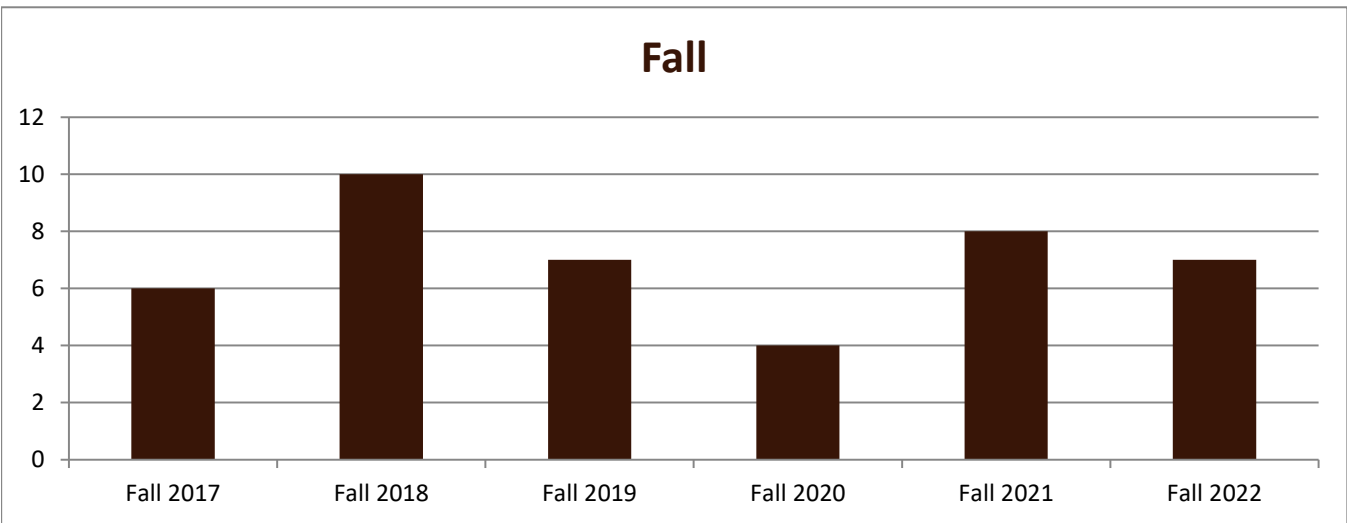

SMSU Pre Law Program Data

Enrolled Minors

Academic Years 2017-18 to 2022-23

Using Fall Semester Data (Fall 2017 to Fall 2022) for Term Specific measures

Enrolled by AY & Term	2018	2019	2020	2021	2022	2023
Fall	6	10	7	4	8	7
Spring	8	8	5	6	10	7
Summer		2	3	3	2	2
Grand Total	14	20	15	13	20	16

SMSU Pre Law Program Data

Enrolled Minors

Academic Years 2017-18 to 2022-23

Using Fall Semester Data (Fall 2017 to Fall 2022) for Term Specific measures

By Gender	Fall 2017	Fall 2018	Fall 2019	Fall 2020	Fall 2021	Fall 2022
Female	5	9	7	3	7	4
Male	1	1		1	1	3
Grand Total	6	10	7	4	8	7