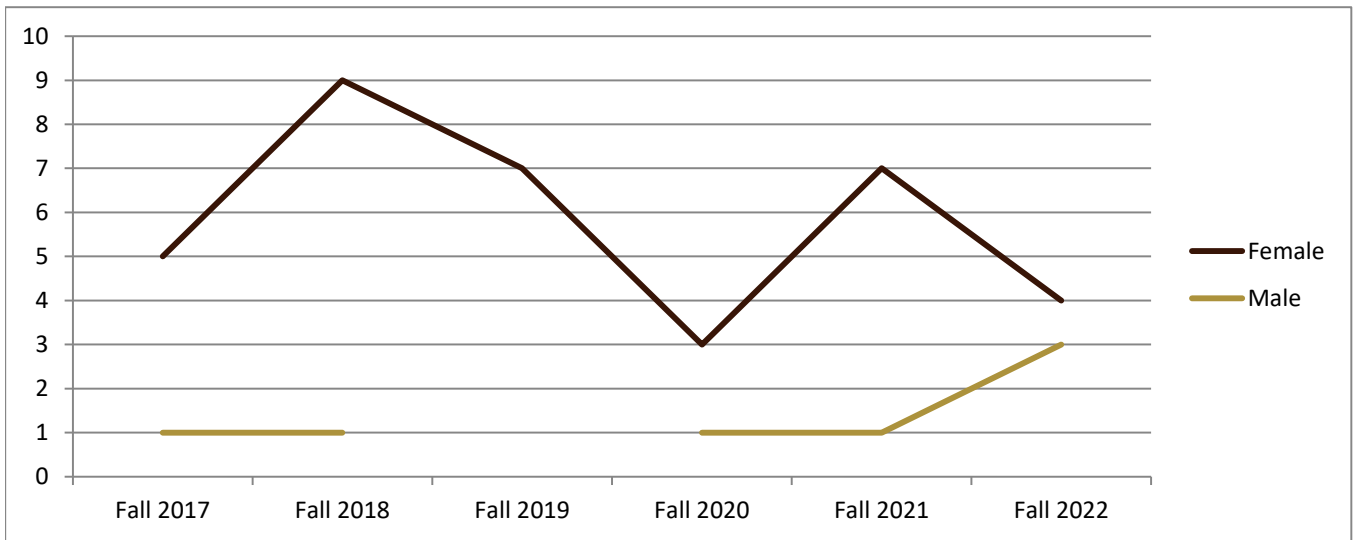

SMSU Pre Law Program Data

Enrolled Minors

Academic Years 2017-18 to 2022-23

Using Fall Semester Data (Fall 2017 to Fall 2022) for Term Specific measures

Enrolled by AY & Term	2018	2019	2020	2021	2022	2023
Fall	6	10	7	4	8	7
Spring	8	8	5	6	10	7
Summer		2	3	3	2	2
Grand Total	14	20	15	13	20	16

SMSU Pre Law Program Data

Enrolled Minors

Academic Years 2017-18 to 2022-23

Using Fall Semester Data (Fall 2017 to Fall 2022) for Term Specific measures

By Gender	Fall 2017	Fall 2018	Fall 2019	Fall 2020	Fall 2021	Fall 2022
Female	5	9	7	3	7	4
Male	1	1		1	1	3
Grand Total	6	10	7	4	8	7

SMSU Pre Law Program Data

Enrolled Minors

Academic Years 2017-18 to 2022-23

Using Fall Semester Data (Fall 2017 to Fall 2022) for Term Specific measures

By Class Level	Fall 2017	Fall 2018	Fall 2019	Fall 2020	Fall 2021	Fall 2022
1 - Freshmen	1	2			2	
2 - Sophomore	3	3	1		2	2
3 - Junior	1	1	3	2	1	4
4 - Senior	1	4	3	2	3	1
Grand Total	6	10	7	4	8	7